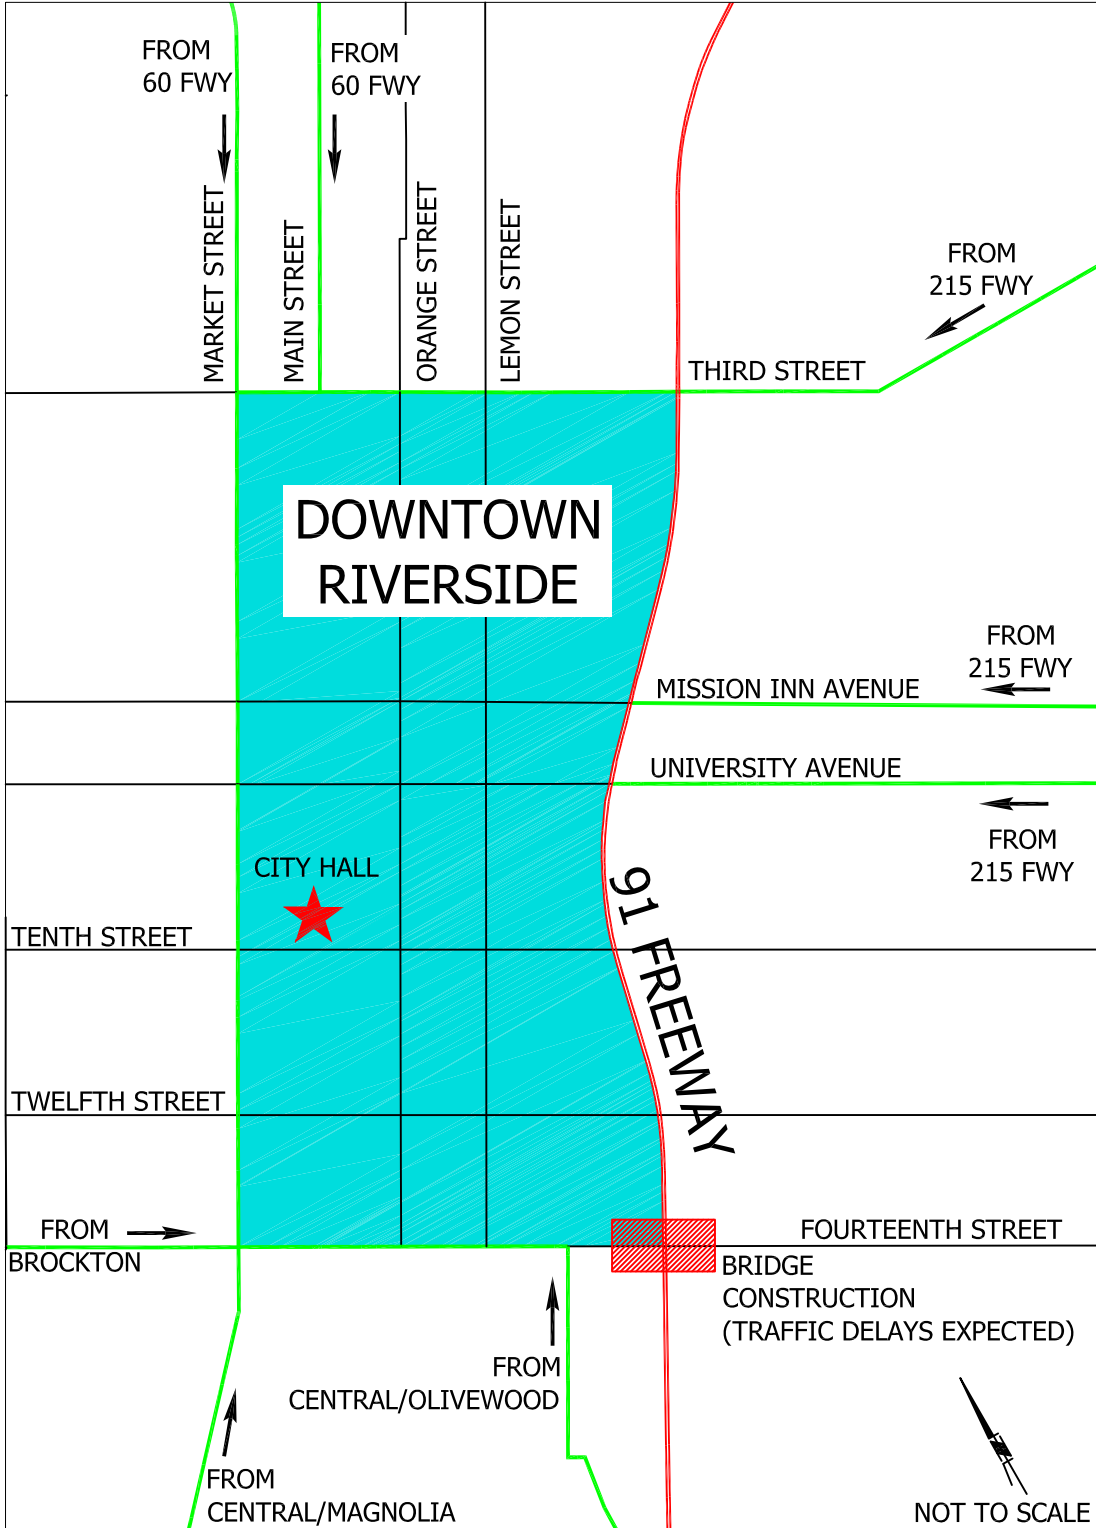

DOWNTOWN RIVERSIDE DETOUR MAP

ALTERNATE ROUTES

60 - EXIT
MARKET OR MAIN

215 - EXIT
UNIVERSITY OR
3RD/BLAINE

91 WB- EXIT
UNIVERSITY OR
MISSION INN

91 EB - EXIT
CENTRAL